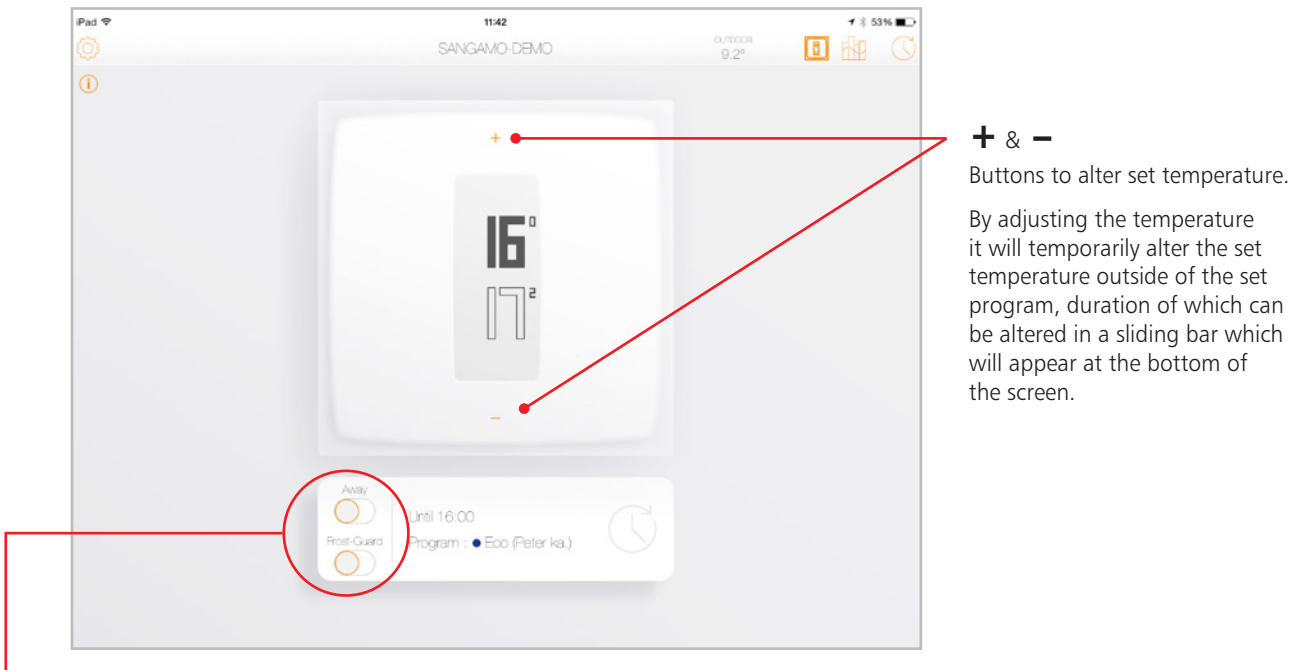

...the complete solution

Tel: 01302 765573

Operation

Manual Operation:

App Operation:

Away Button: Places the thermostat into Away mode to your pre-determined temperature. You will be prompted to add the date of your return so the thermostat will revert back to its schedule on that date (Ideal for Holidays)

Frost Guard Button: Places the thermostat into Frost Guard Mode to your pre-determined temperature (ideal for when your home is going to be unoccupied for a long period of time).

15 Minute Training - Module Netatmo Thermostat