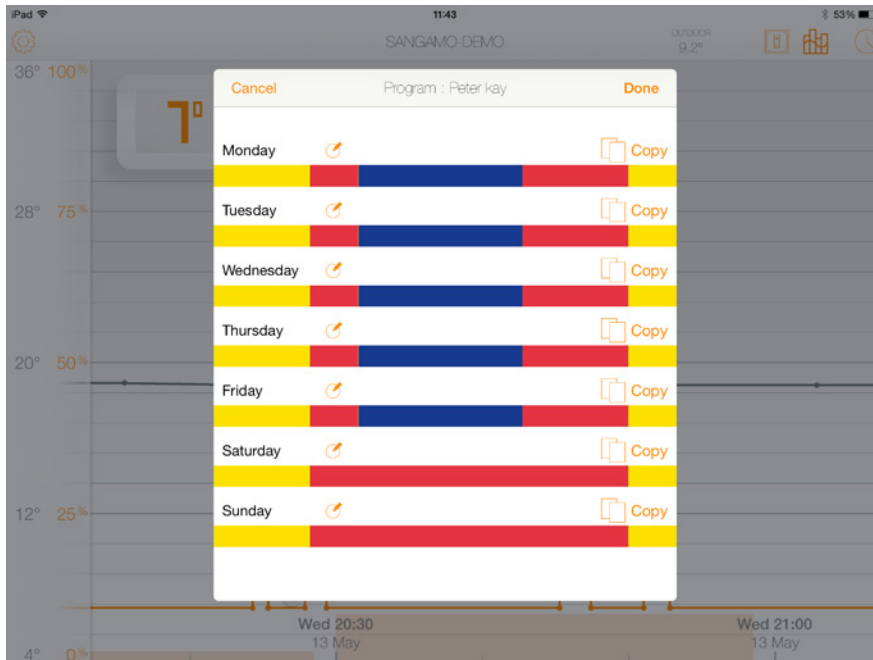

From this screen you can alter your 5 temperatures

Away - Temperature to be used in your Away Mode

Frost Guard - Temperature to be used in your Frost Guard Mode

Comfort - Temperature you wish to maintain when the area is occupied

Night - Temperature you wish to maintain during the night

ECO - Temperature you wish to maintain when the area is un-occupied

All these can be adjusted by pressing on the temperature

15 Minute Training - Module Netatmo Thermostat

Levanté
training

App Operation:

Once you are happy with your program you have the ability to copy that program to other day by pressing the copy icon. This is very easy when replicating programs for days which follow the same routine (working week) By pressing Done this will take you back to your Home Screen.

Orange Line: Set Temperature of the Thermostat

Orange Bars: Percentage of time that the boiler was switch on

You can zoom in & out to get a longer or more detailed view by pinching the graph.

In the example each bar represents 1 hour of time