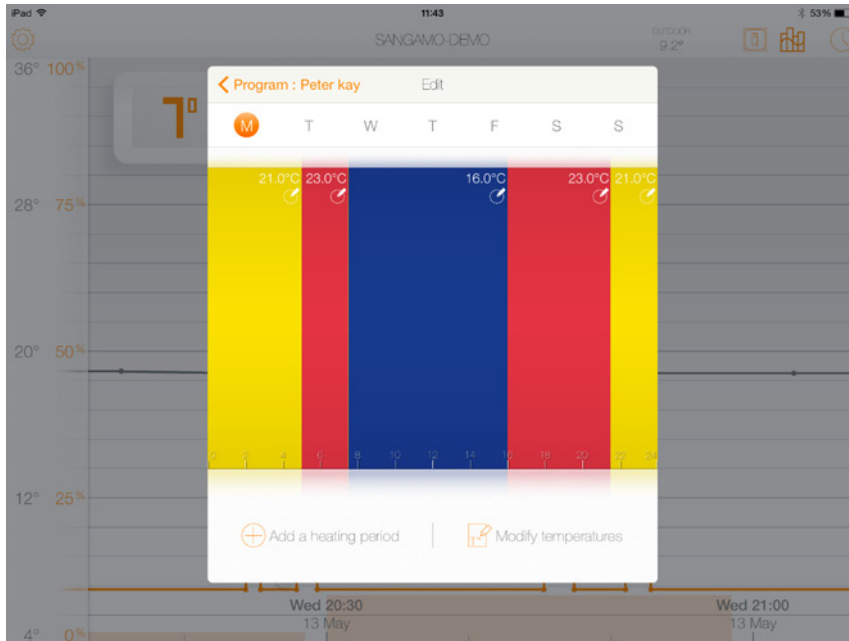

Frost Guard Button: Places the thermostat into Frost Guard Mode to your pre-determined temperature (ideal for when your home is going to be unoccupied for a long period of time).

15 Minute Training - Module Netatmo Thermostat

Levanté
training

App Operation:

By pressing the clock image in the top right hand corner this will take you to the programming menu

The 7 day program is laid out with colours to represent each time period, the colour also indicates the temperature that is set, ranging from dark blue, through green, to red for hotter temperatures.

From here you can manage your weekly program.

...the complete solution

Tel: 01302 765573

App Operation:

By pressing on the relevant day the above menu will appear, this shows your daily program with temperatures at the top of each timed period and hours along the bottom to show the schedules.

By Pressing on any of the schedules this will open up a screen which will ask for start and end times for this section. This will adjust the program.

To modify temperatures press the Modify Temperatures Icon, the below menu will appear.