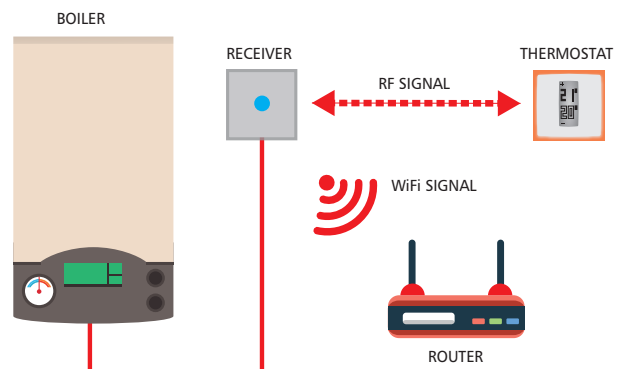

Check your system compatibility online at:

www.check.netatmo.com

Complete Wired or Wireless installation from a single box

In The Box:

- Netatmo Thermostat
- Mobile Stand
- Relay
- Boiler Adaptor
- Wall Mounting Plate
- Colour Adhesives
- Trim Plate
- Mains Adaptor (2pin and 3pin variations)
- 3 AAA Batteries
- 4 Screws and Anchors
- USB Cable

Easy To Install:

- Designed to install in less than 20 minutes. No IT skills required.
- 2 installation options WIRED or WIRELESS

Wired:

Wireless:

Installation videos available online at: www.pro.netatmo.com