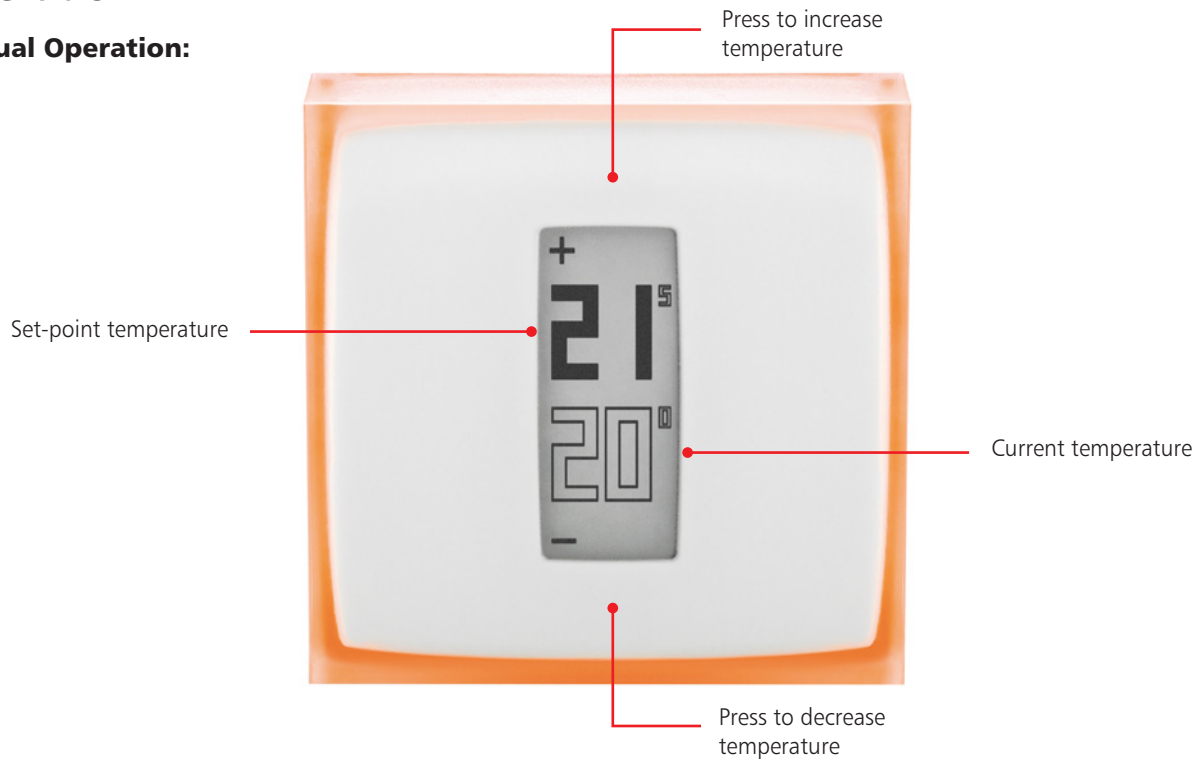

Operation

Manual Operation: