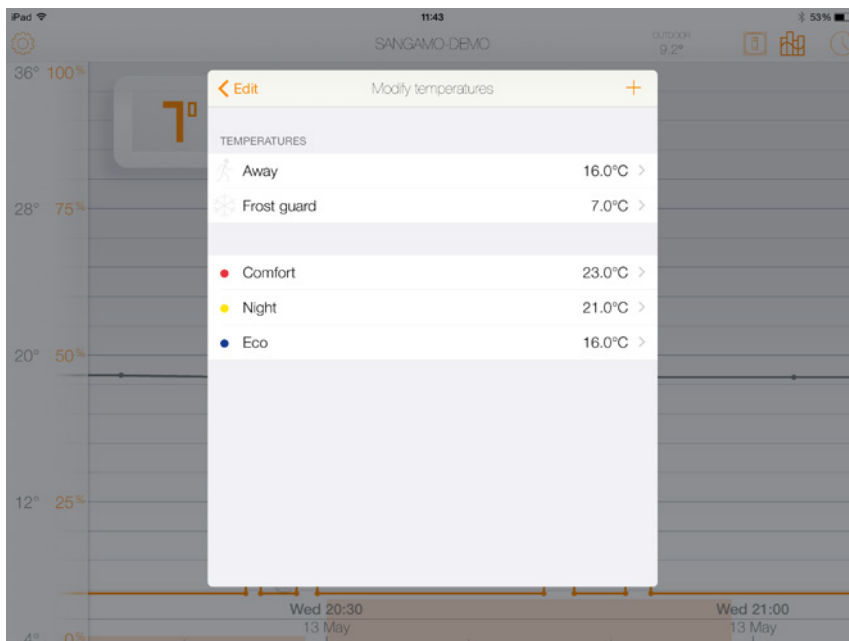

Levanté
training

App Operation:

By pressing the clock image in the top right hand corner this will take you to the programming menu

The 7 day program is laid out with colours to represent each time period, the colour also indicates the temperature that is set, ranging from dark blue, through green, to red for hotter temperatures.

From here you can manage your weekly program.

...the complete solution

Tel: 01302 765573

App Operation:

By pressing on the relevant day the above menu will appear, this shows your daily program with temperatures at the top of each timed period and hours along the bottom to show the schedules.

By Pressing on any of the schedules this will open up a screen which will ask for start and end times for this section. This will adjust the program.

To modify temperatures press the Modify Temperatures Icon, the below menu will appear.

From this screen you can alter your 5 temperatures

Away - Temperature to be used in your Away Mode

Frost Guard - Temperature to be used in your Frost Guard Mode

Comfort - Temperature you wish to maintain when the area is occupied