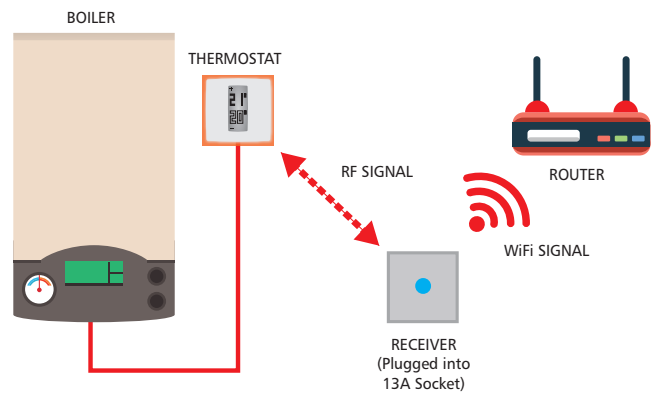

Check your system compatibility online at:

www.check.netatmo.com

Complete Wired or Wireless installation from a single box

In The Box:

- Netatmo Thermostat
- Mobile Stand
- Relay
- Boiler Adaptor
- Wall Mounting Plate
- Colour Adhesives
- Trim Plate
- Mains Adaptor (2pin and 3pin variations)
- 3 AAA Batteries
- 4 Screws and Anchors
- USB Cable

Easy To Install:

- Designed to install in less than 20 minutes. No IT skills required.
- 2 installation options WIRED or WIRELESS

Wired:

Wireless:

Installation videos available online at: www.pro.netatmo.com