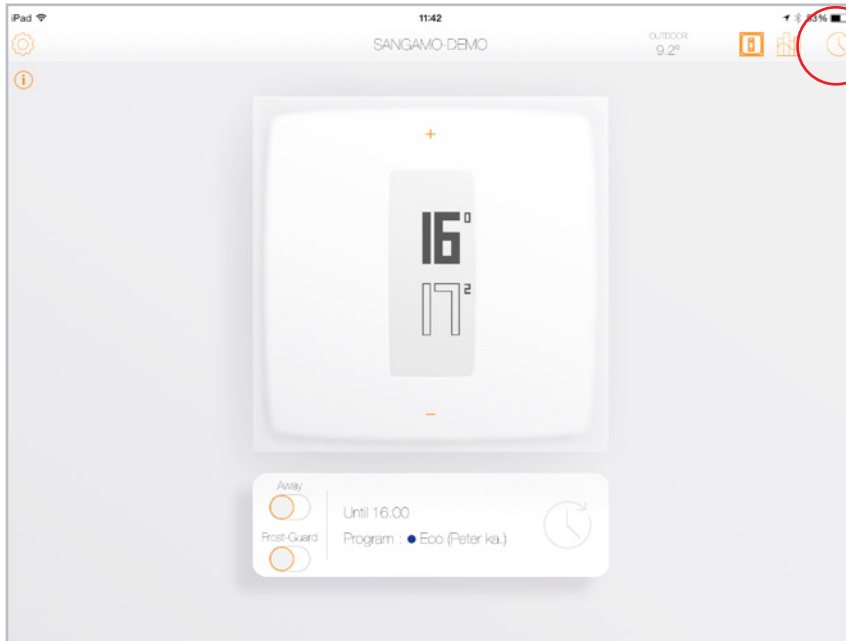

...the complete solution

Tel: 01302 765573

Operation

Manual Operation:

App Operation:

Away Button: Places the thermostat into Away mode to your pre-determined temperature. You will be prompted to add the date of your return so the thermostat will revert back to its schedule on that date (Ideal for Holidays)

Frost Guard Button: Places the thermostat into Frost Guard Mode to your pre-determined temperature (ideal for when your home is going to be unoccupied for a long period of time).

15 Minute Training - Module Netatmo Thermostat

Levanté
training

App Operation:

By pressing the clock image in the top right hand corner this will take you to the programming menu

The 7 day program is laid out with colours to represent each time period, the colour also indicates the temperature that is set, ranging from dark blue, through green, to red for hotter temperatures.