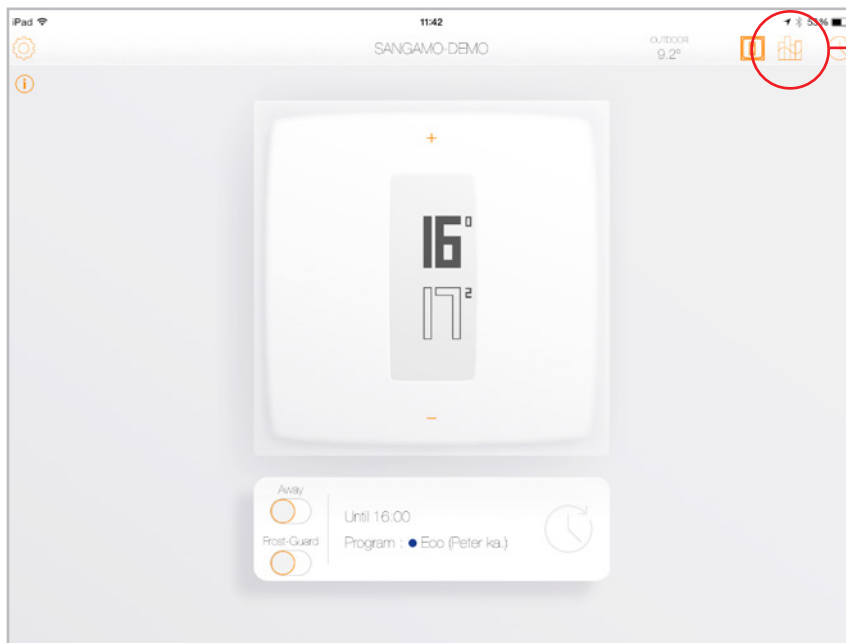

By pressing the Graph icon in the top right of the screen you will be given details of your heating's performance.

...the complete solution

Tel: 01302 765573